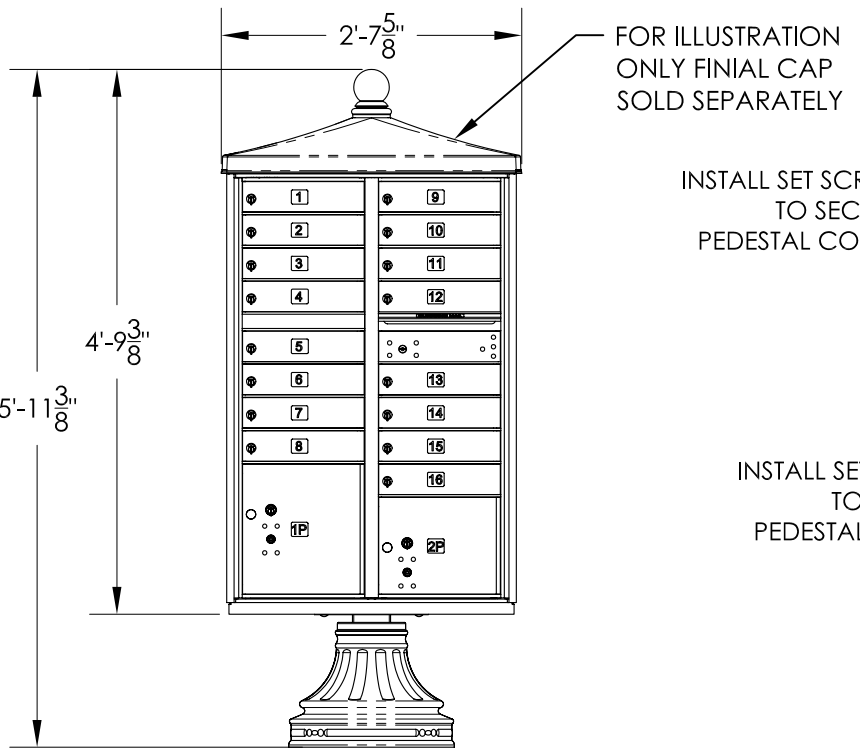

FRONT & SIDE VIEW
TALL PEDESTAL
(VOGUEPA28)

FRONT & SIDE VIEW
SHORT PEDESTAL
(VOGUEPA14)

1570 CBU VIEW WITH INSTALLED ACCESSORIES

MULTI-UNIT PAD SPECIFICATION
IF INSTALLING WITH FINIAL CAP

CBU & PEDESTAL MUST BE ASSEMBLED & FULLY INSTALLED PRIOR TO ADDING ACCESSORIES

NOTES:

1. CBU & PEDESTAL MUST BE ASSEMBLED AND FULLY INSTALLED PRIOR TO ADDING ACCESSORIES.
2. TRADITIONAL PEDESTAL COVER AND CAP SOLD SEPARATELY.
3. AVAILABLE IN ALL STANDARD CBU POWDER COAT FINISHES.
4. TRADITIONAL PEDESTAL COVER INSTALLED USING CAP SCREWS (INCLUDED).
5. TRADITIONAL PEDESTAL BASE COVER DESIGNED TO FIT OVER FLORENCE 1570 SERIES CBU PEDESTAL.