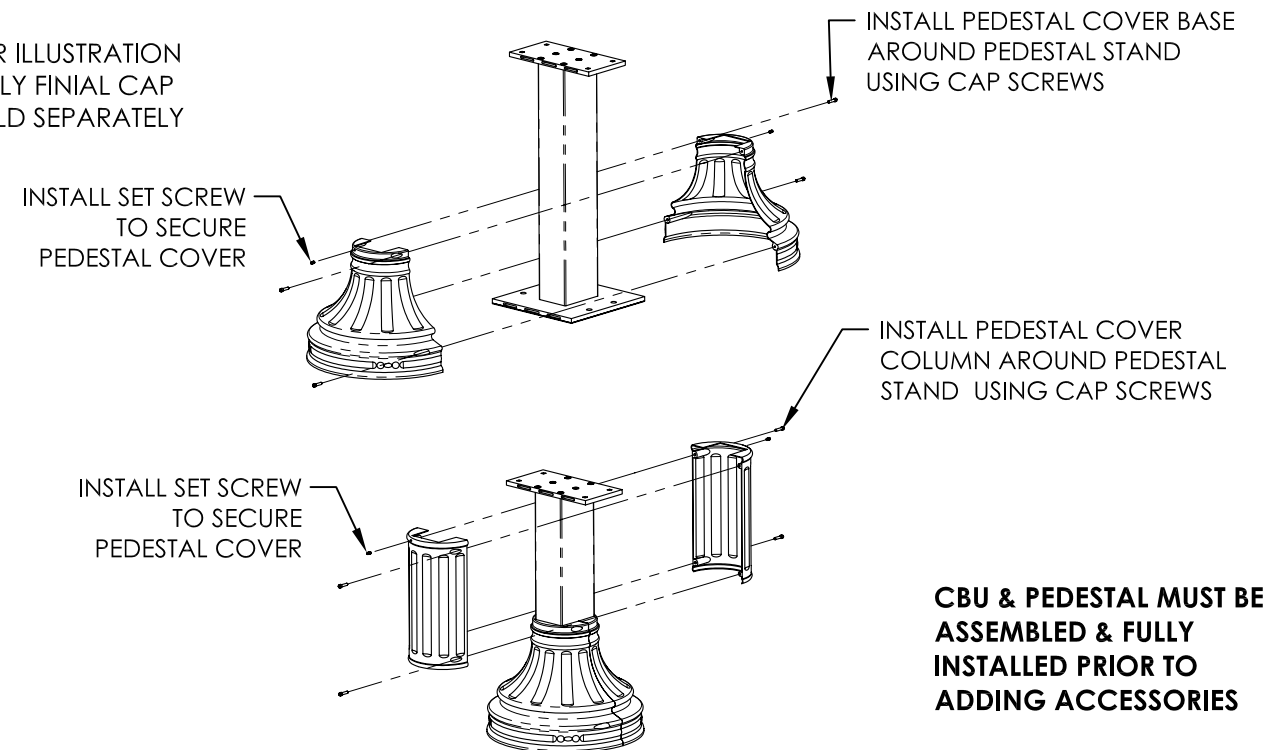

FRONT & SIDE VIEW
TALL PEDESTAL
(VOGUEPA28)

FRONT & SIDE VIEW
SHORT PEDESTAL
(VOGUEPA14)

1570 CBU VIEW WITH INSTALLED ACCESSORIES

MULTI-UNIT PAD SPECIFICATION
IF INSTALLING WITH FINIAL CAP

CBU & PEDESTAL MUST BE ASSEMBLED & FULLY INSTALLED PRIOR TO ADDING ACCESSORIES

NOTES:

1. CBU & PEDESTAL MUST BE ASSEMBLED AND FULLY INSTALLED PRIOR TO ADDING ACCESSORIES.
2. TRADITIONAL PEDESTAL COVER AND CAP SOLD SEPARATELY.
3. AVAILABLE IN ALL STANDARD CBU POWDER COAT FINISHES.
4. TRADITIONAL PEDESTAL COVER INSTALLED USING CAP SCREWS (INCLUDED).
5. TRADITIONAL PEDESTAL BASE COVER DESIGNED TO FIT OVER FLORENCE 1570 SERIES CBU PEDESTAL.