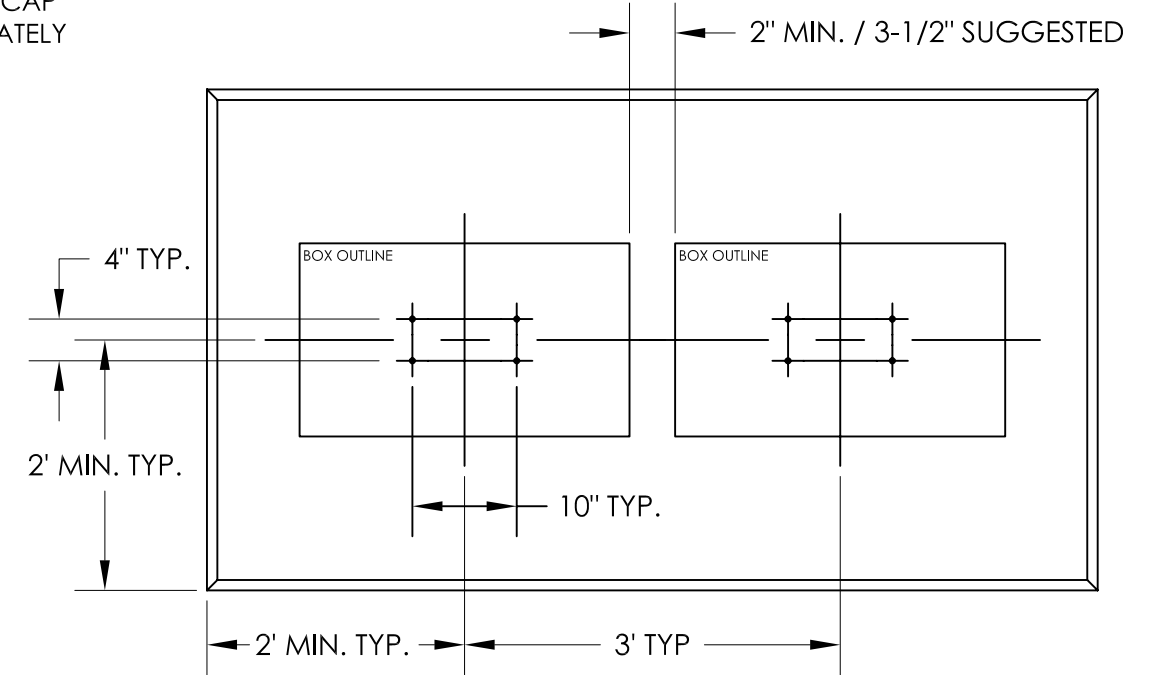

FRONT & SIDE VIEW
TALL PEDESTAL
(VOGUEPA28)

FRONT & SIDE VIEW
SHORT PEDESTAL
(VOGUEPA14)

1570 CBU VIEW WITH INSTALLED ACCESSORIES

MULTI-UNIT PAD SPECIFICATION
IF INSTALLING WITH FINIAL CAP

CBU & PEDESTAL MUST BE ASSEMBLED & FULLY INSTALLED PRIOR TO ADDING ACCESSORIES

NOTES:

1. CBU & PEDESTAL MUST BE ASSEMBLED AND FULLY INSTALLED PRIOR TO ADDING ACCESSORIES.
2. TRADITIONAL PEDESTAL COVER AND CAP SOLD SEPARATELY.
3. AVAILABLE IN ALL STANDARD CBU POWDER COAT FINISHES.
4. TRADITIONAL PEDESTAL COVER INSTALLED USING CAP SCREWS (INCLUDED).
5. TRADITIONAL PEDESTAL BASE COVER DESIGNED TO FIT OVER FLORENCE 1570 SERIES CBU PEDESTAL.