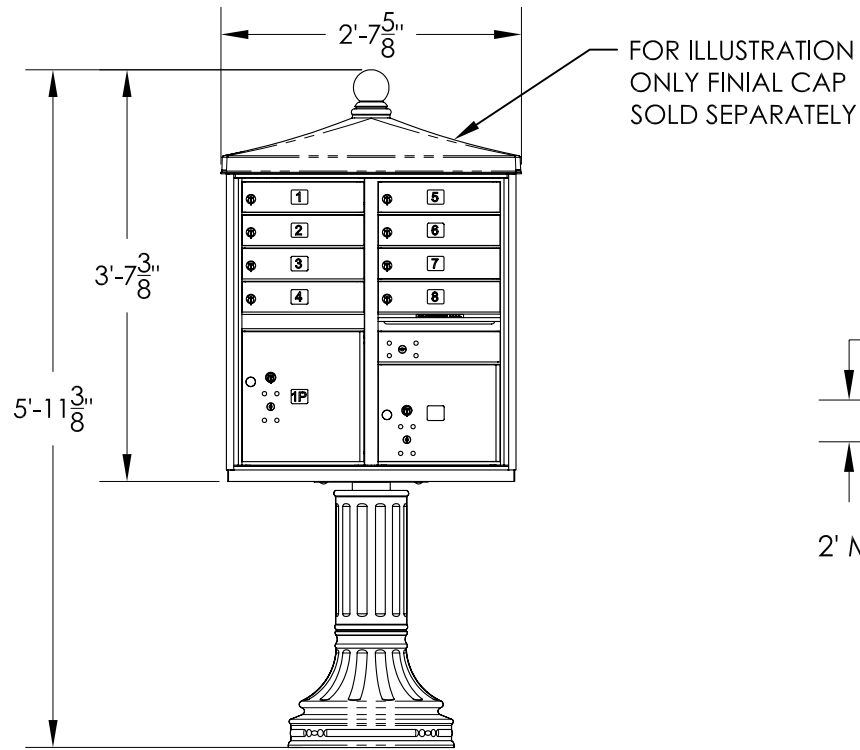

FRONT & SIDE VIEW
TALL PEDESTAL
(VOGUEPA28)

FRONT & SIDE VIEW
SHORT PEDESTAL
(VOGUEPA14)

1570 CBU VIEW WITH INSTALLED ACCESSORIES

MULTI-UNIT PAD SPECIFICATION
IF INSTALLING WITH FINIAL CAP

CBU & PEDESTAL MUST BE ASSEMBLED & FULLY INSTALLED PRIOR TO ADDING ACCESSORIES

NOTES:

1. CBU & PEDESTAL MUST BE ASSEMBLED AND FULLY INSTALLED PRIOR TO ADDING ACCESSORIES.
2. TRADITIONAL PEDESTAL COVER AND CAP SOLD SEPARATELY.
3. AVAILABLE IN ALL STANDARD CBU POWDER COAT FINISHES.
4. TRADITIONAL PEDESTAL COVER INSTALLED USING CAP SCREWS (INCLUDED).
5. TRADITIONAL PEDESTAL BASE COVER DESIGNED TO FIT OVER FLORENCE 1570 SERIES CBU PEDESTAL.