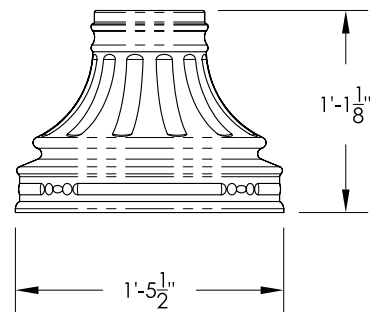

FRONT & SIDE VIEW
TALL PEDESTAL
(VOGUEPA28)

FRONT & SIDE VIEW
SHORT PEDESTAL
(VOGUEPA14)

1570 CBU VIEW WITH INSTALLED ACCESSORIES

MULTI-UNIT PAD SPECIFICATION
IF INSTALLING WITH FINIAL CAP

CBU & PEDESTAL MUST BE ASSEMBLED & FULLY INSTALLED PRIOR TO ADDING ACCESSORIES